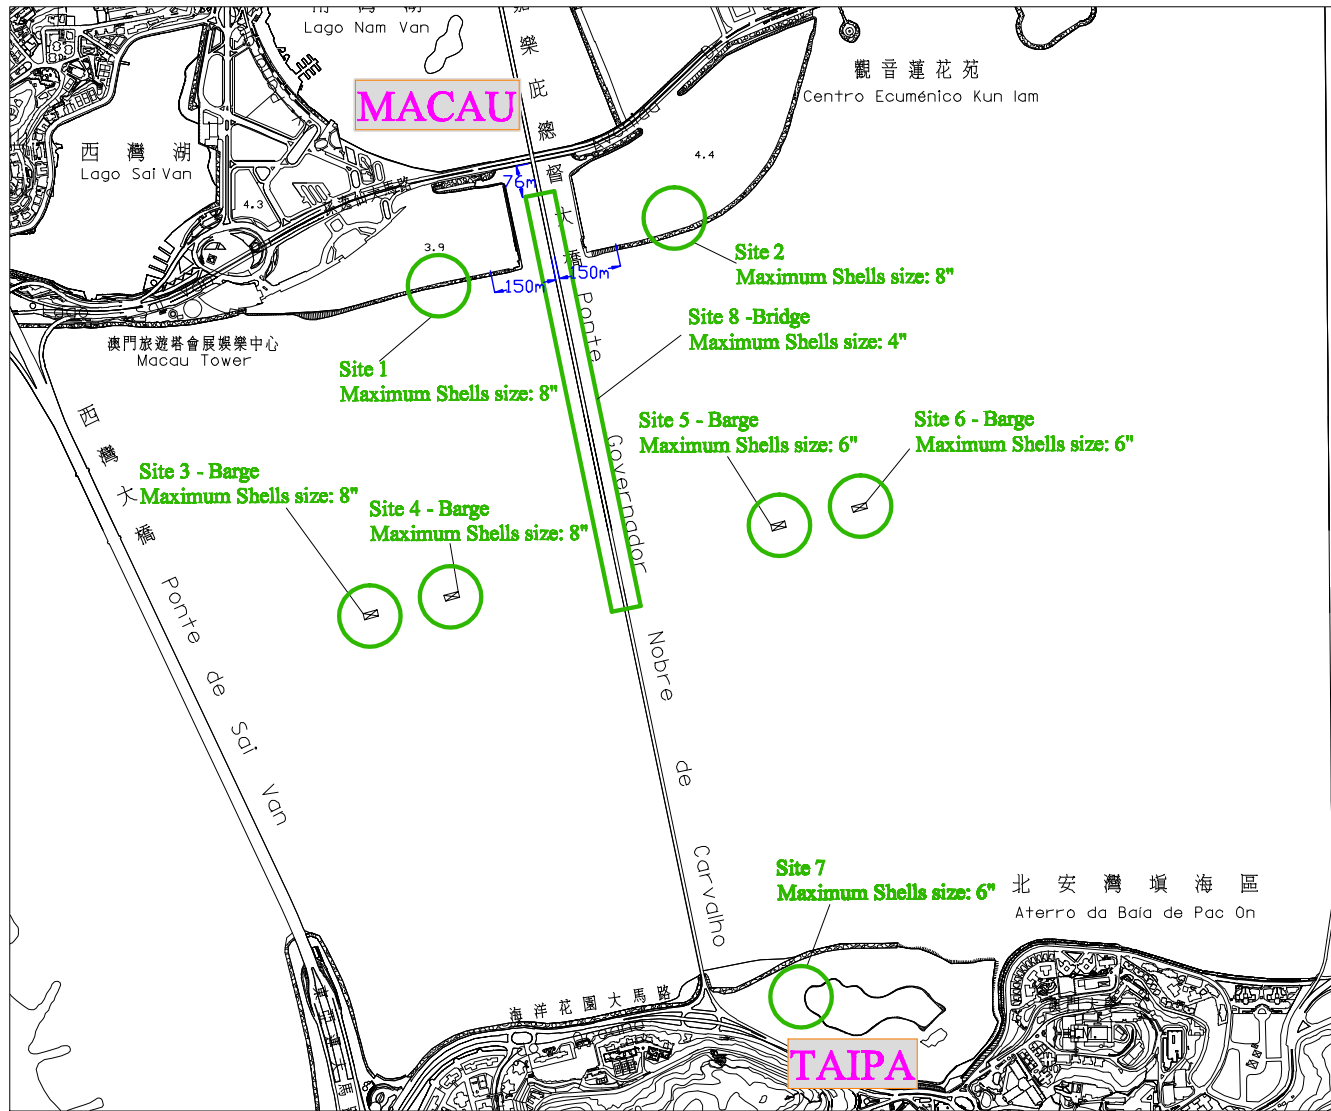

Proposed Launching Sites

Legend

Green - Launching Sites

Blue - Distance

Remark - The drawing shows the approximate location of the barges
 - Exact location will be based on instruction from respective entities