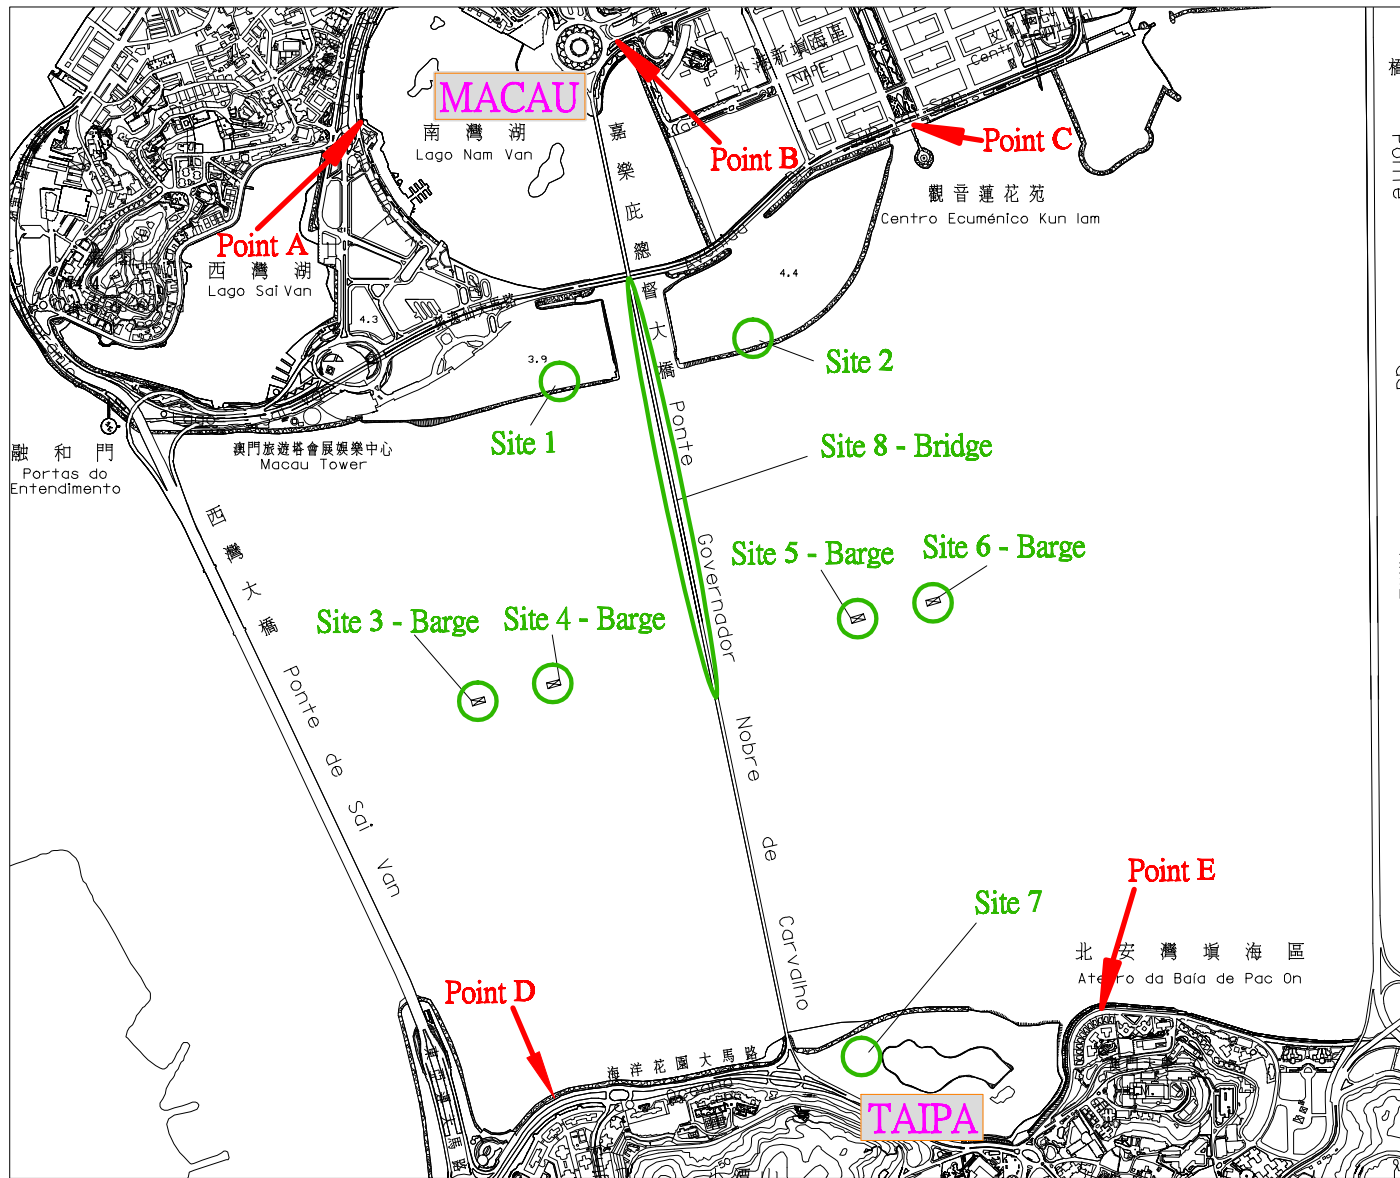

Proposed Sound System Locations

Legend

- Green** - Launching Site
- Red** - Sound system location